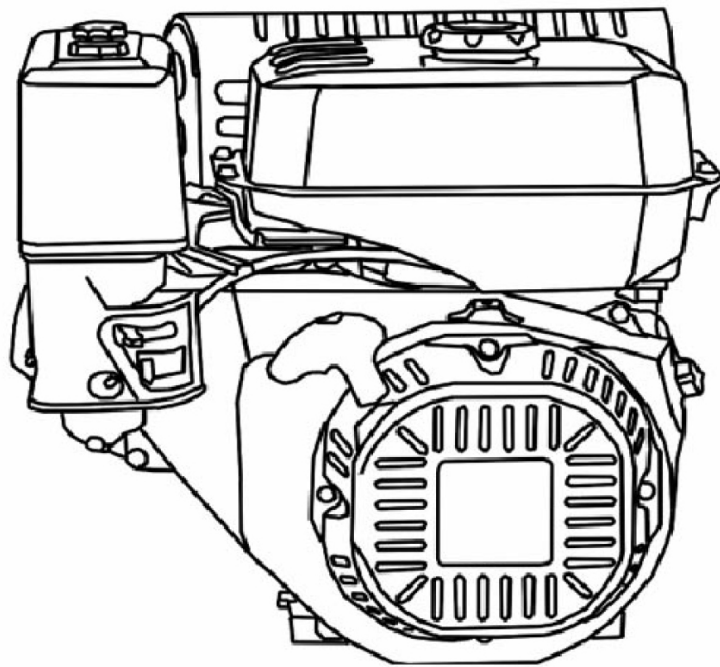

Engine Parts Manual

302cc (G19)

Manual Start
Power Washer

***If engine serial number starts with "T180," reference engine parts manual 0H9562PMNL.

***If engine serial number starts with "T09J," reference engine parts manual 0K1045PMNL.

NOTICE!

The information in this manual is known to be accurate as of the date of release shown on the cover. However, engineering changes can occur without notice. To obtain the proper parts, please be sure to use the serial number of the unit being serviced when ordering from this manual. Always refer to any parts notes and changes before ordering. All other parts not shown in this manual can be found on Generac's exploded view drawings online on GENservice at www.generac.com.