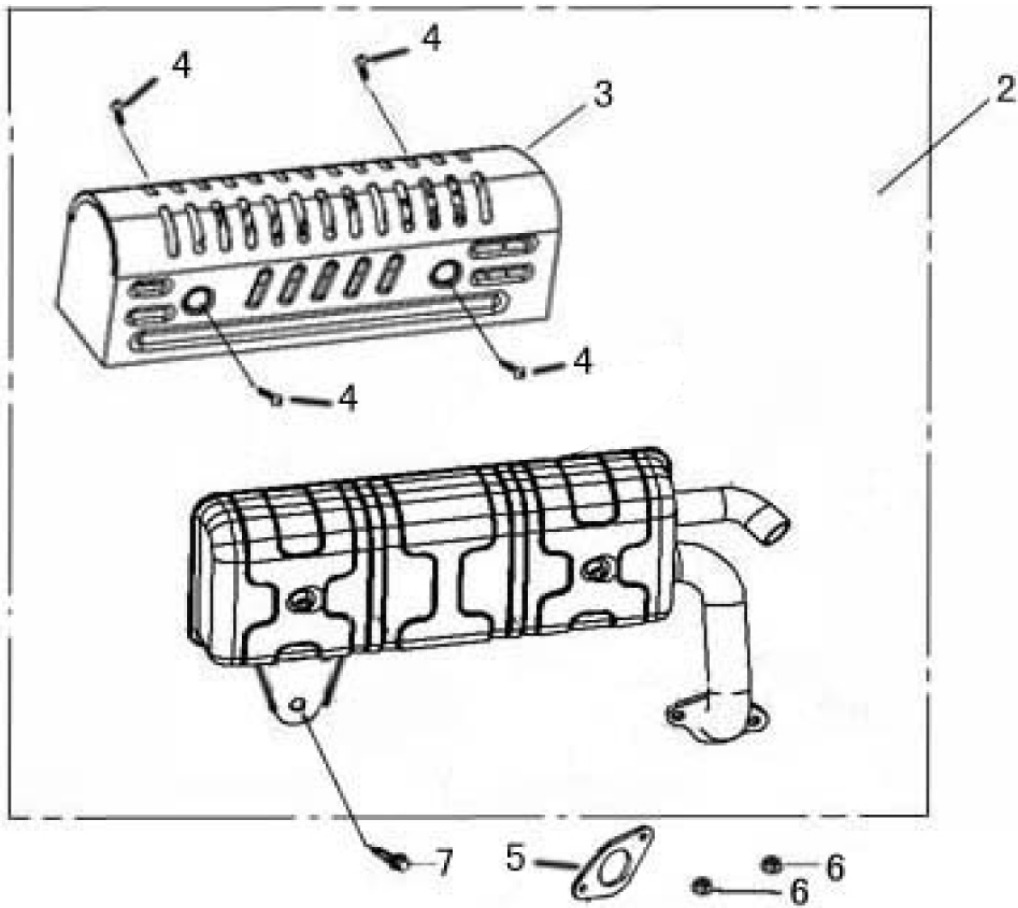

302cc ENGINE

Muffler

ITEM	PART NO.	QTY.	DESCRIPTION
2	0H95620113	1	MUFFLER ASSY.
3	0J35240135	1	PROTECTOR, MUFFLER
4	0J00620100	4	BOLT, FLANGE

ITEM	PART NO.	QTY.	DESCRIPTION
5	0J35240134	1	GASKET, MUFFLER
6	0J35220161	2	NUT
7	0J35240145	1	BOLT, FLANGE