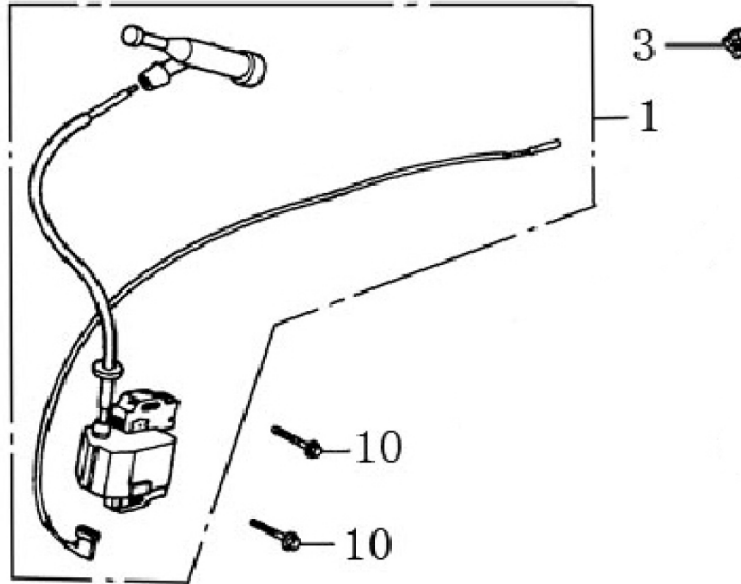

302cc ENGINE

Flywheel

ITEM	PART NO.	QTY.	DESCRIPTION
1	0J35240142	1	FLYWHEEL
3	0J35240116	1	FAN, COOLING

ITEM	PART NO.	QTY.	DESCRIPTION
4	0J35240141	1	PULLEY, STARTER
5	0G84420149	1	NUT, SPECIAL

Ignition

ITEM	PART NO.	QTY.	DESCRIPTION
1	0J35240143	1	COIL ASSY., IGNITION
3	0J35220172	1	HOLDER, STOP SWITCH