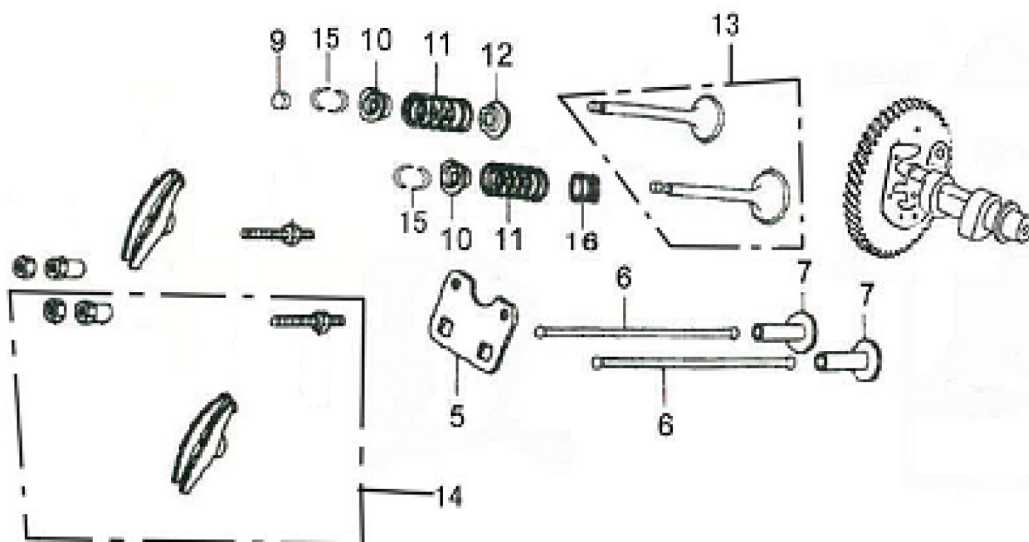

Cylinder Head

ITEM	PART NO.	QTY.	DESCRIPTION
1	0J35240110	1	HEAD, CYLINDER
2	0G84420212	2	PIN, DOWEL
3	0J35240151	1	TUBE, BREATHER
4	0G84420211	4	BOLT, FLANGE
5	0J35240111	1	GASKET, CYLINDER
6	0J35240113	1	GASKET, HEAD COVER

ITEM	PART NO.	QTY.	DESCRIPTION
2	0J35250129	1	SWITCH ASSY., OIL LEVEL
3	0G84420217	2	BOLT, FLANGE
5	0G84420110	2	BOLT, DRAIN PLUG
6	0G84420109	2	WASHER

ITEM	PART NO.	QTY.	DESCRIPTION
7	0G84420112	1	ALERT UNIT, OIL
8	0J35240155	1	SEAL, OIL
11	0G84420194	1	BOLT, FLANGE

Rocker/Camshaft Assy.

ITEM	PART NO.	QTY.	DESCRIPTION
5	0G84420173	1	PLATE, PUSHROD GUIDE
6	0J35240115	2	ROD, PUSH
7	0G84420174	2	LIFTER, VALVE
9	0G84420122	2	ROTATOR, VALVE
10	0G84420123	2	RETAINER, VALVE SPRING
11	0G84420124	2	SPRING, VALVE

ITEM	PART NO.	QTY.	DESCRIPTION
7	0J35240145	4	BOLT, FLANGE
8	0J35240129	1	HOLDER, FUEL TANK
9	0J35240130	1	HOLDER, FUEL TANK
10	0J35240152	1	TUBE, FUEL
11	0J35240149	4	WASHER, FLAT
12	0J35240124	1	CUSHION, RUBBER TANK