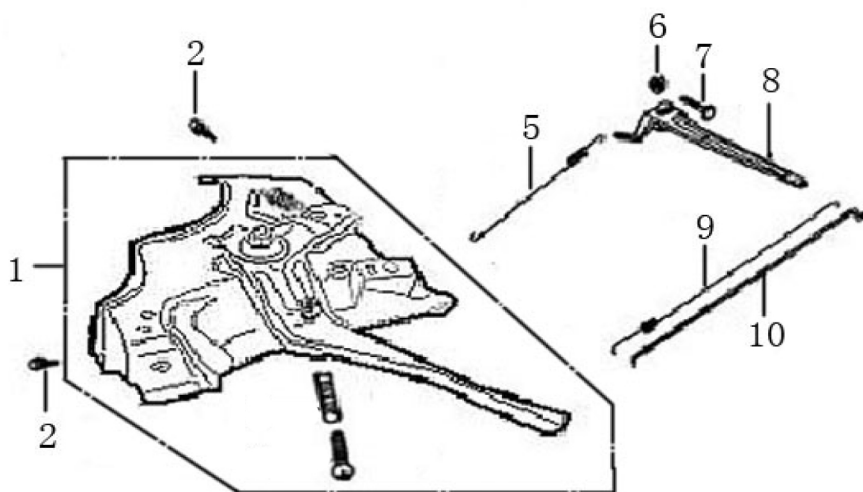

ITEM	PART NO.	QTY.	DESCRIPTION
10	0G84420268	2	BOLT, FLANGE

Air Cleaner

ITEM	PART NO.	QTY.	DESCRIPTION
3	0H95620112	1	AIR CLEANER ASSY.
5	0J35220163	1	NUT, WING

ITEM	PART NO.	QTY.	DESCRIPTION
6	0J35240132	1	ELEMENT, AIR CLEANER
7	0G84420196	2	NUT, FLANGE

Control

ITEM	PART NO.	QTY.	DESCRIPTION
1	0J35240128	1	CONTROL ASSY.
5	0J35240126	1	SPRING, CABLE RETURN
6	0G84420196	1	NUT, FLANGE
7	0G84420197	1	BOLT, QUADRATE HEAD

ITEM	PART NO.	QTY.	DESCRIPTION
8	0J35240127	1	ARM, GOVERNOR
9	0G84420161	1	SPRING, THROTTLE RETURN
10	0J35240125	1	ROD, GOVERNOR