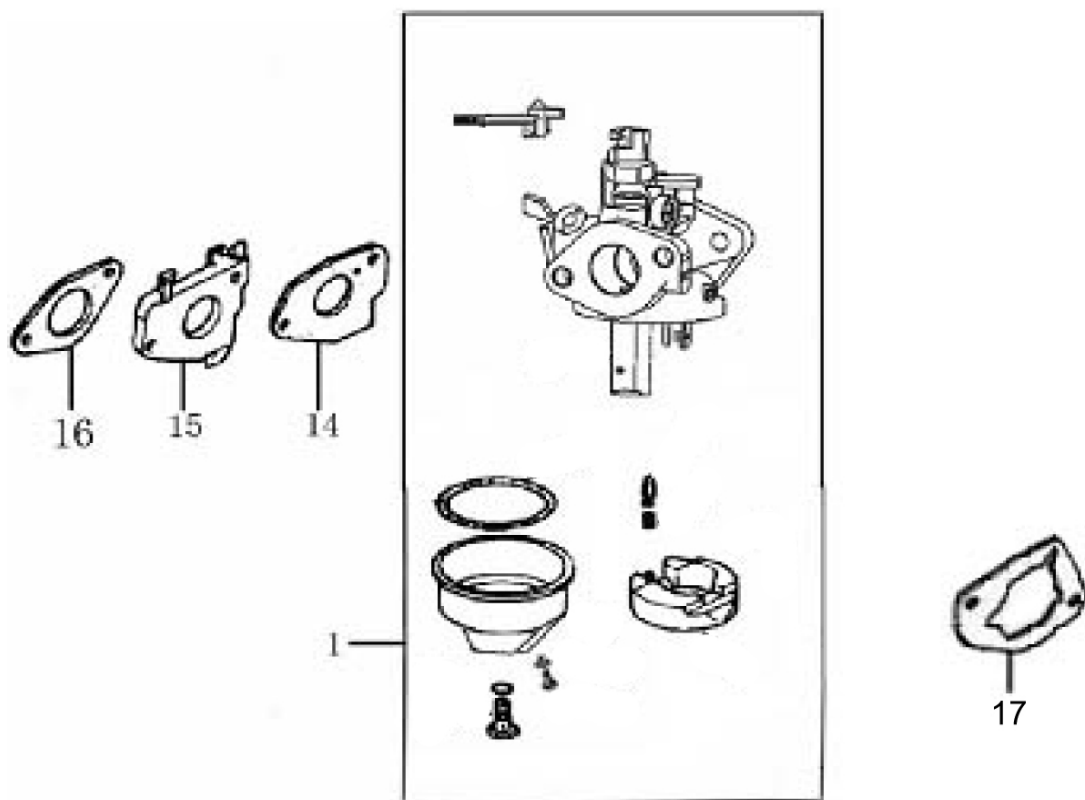

Carburetor

ITEM	PART NO.	QTY.	DESCRIPTION
1	0J35240119	1	CARBURETOR
14	0J35240121	1	GASKET, CARBURETOR
15	0J35240122	1	INSULATOR, CARBURETOR

ITEM	PART NO.	QTY.	DESCRIPTION
16	0J35240120	1	GASKET, INSULATOR
17	0G84420156	1	GASKET, CARBURETOR