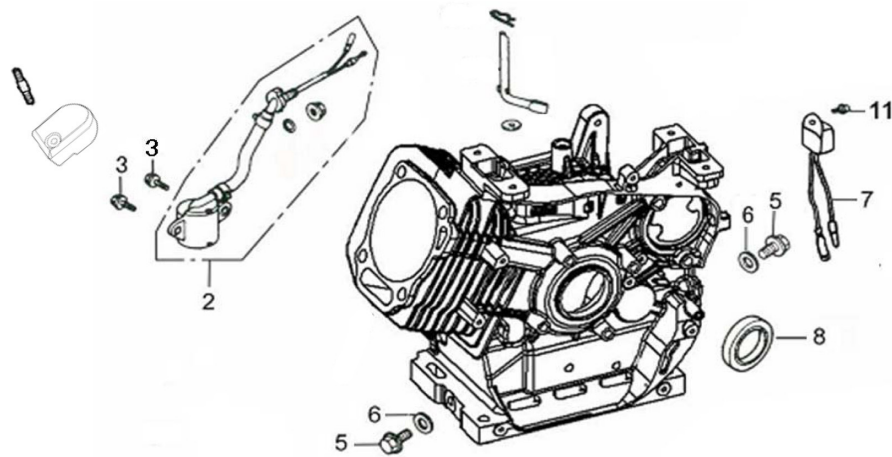

Cylinder Head

ITEM	PART NO.	QTY.	DESCRIPTION
1	0J35240110	1	HEAD, CYLINDER
2	0G84420212	2	PIN, DOWEL
3	0J35240151	1	TUBE, BREATHER
4	0G84420211	4	BOLT, FLANGE
5	0J35240111	1	GASKET, CYLINDER
6	0J35240113	1	GASKET, HEAD COVER

ITEM	PART NO.	QTY.	DESCRIPTION
7	0J00620106	1	PLUG, SPARK
8	0J35240147	4	BOLT, FLANGE
9	0J35240112	1	COVER, HEAD
10	0J35240148	2	BOLT, STUD, INTAKE
11	0G84420210	2	BOLT, STUD, EXHAUST

302cc ENGINE

Crankcase

ITEM	PART NO.	QTY.	DESCRIPTION
2	0J35250129	1	SWITCH ASSY., OIL LEVEL
3	0G84420217	2	BOLT, FLANGE
5	0G84420110	2	BOLT, DRAIN PLUG
6	0G84420109	2	WASHER

ITEM	PART NO.	QTY.	DESCRIPTION
7	0G84420112	1	ALERT UNIT, OIL
8	0J35240155	1	SEAL, OIL
11	0G84420194	1	BOLT, FLANGE

Rocker/Camshaft Assy.

ITEM	PART NO.	QTY.	DESCRIPTION
5	0G84420173	1	PLATE, PUSHROD GUIDE
6	0J35240115	2	ROD, PUSH
7	0G84420174	2	LIFTER, VALVE
9	0G84420122	2	ROTATOR, VALVE
10	0G84420123	2	RETAINER, VALVE SPRING
11	0G84420124	2	SPRING, VALVE