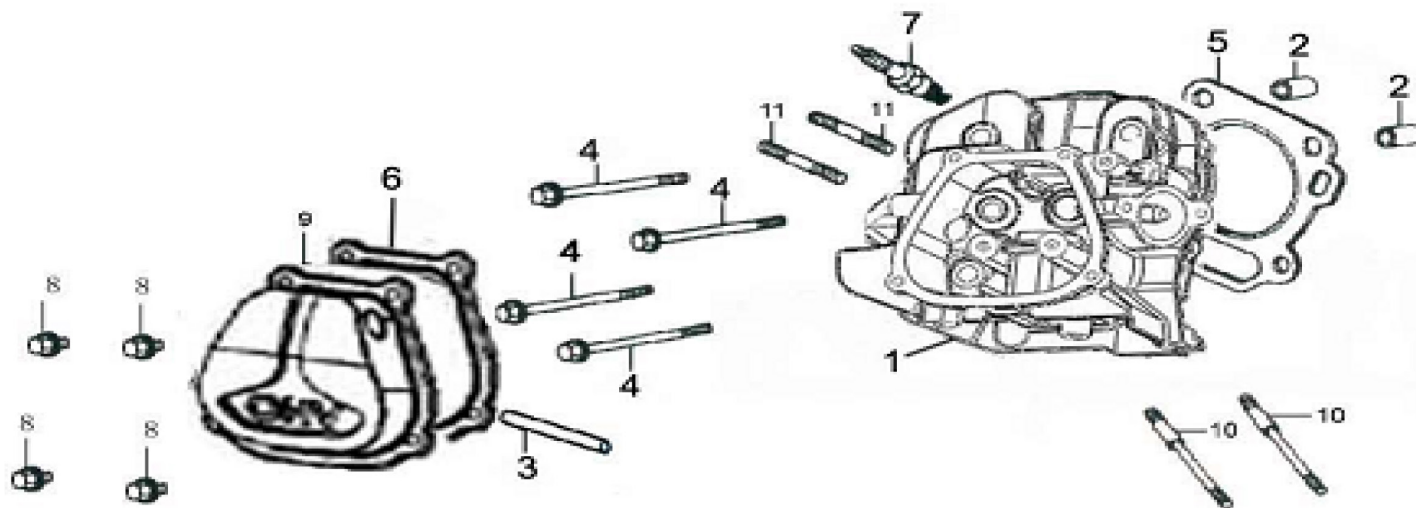

Engine Parts Manual

302cc (G19)

Manual Start
Power Washer

***If engine serial number starts with "T180," reference engine parts manual 0H9562PMNL.

***If engine serial number starts with "T09J," reference engine parts manual 0K1045PMNL.

Cylinder Head

ITEM	PART NO.	QTY.	DESCRIPTION
1	0J35240110	1	HEAD, CYLINDER
2	0G84420212	2	PIN, DOWEL
3	0J35240151	1	TUBE, BREATHER
4	0G84420211	4	BOLT, FLANGE
5	0J35240111	1	GASKET, CYLINDER
6	0J35240113	1	GASKET, HEAD COVER

Rocker/Camshaft Assy.

ITEM	PART NO.	QTY.	DESCRIPTION
5	0G84420173	1	PLATE, PUSHROD GUIDE
6	0J35240115	2	ROD, PUSH
7	0G84420174	2	LIFTER, VALVE
9	0G84420122	2	ROTATOR, VALVE
10	0G84420123	2	RETAINER, VALVE SPRING
11	0G84420124	2	SPRING, VALVE

ITEM	PART NO.	QTY.	DESCRIPTION
7	0J35240145	4	BOLT, FLANGE
8	0J35240129	1	HOLDER, FUEL TANK
9	0J35240130	1	HOLDER, FUEL TANK
10	0J35240152	1	TUBE, FUEL
11	0J35240149	4	WASHER, FLAT
12	0J35240124	1	CUSHION, RUBBER TANK