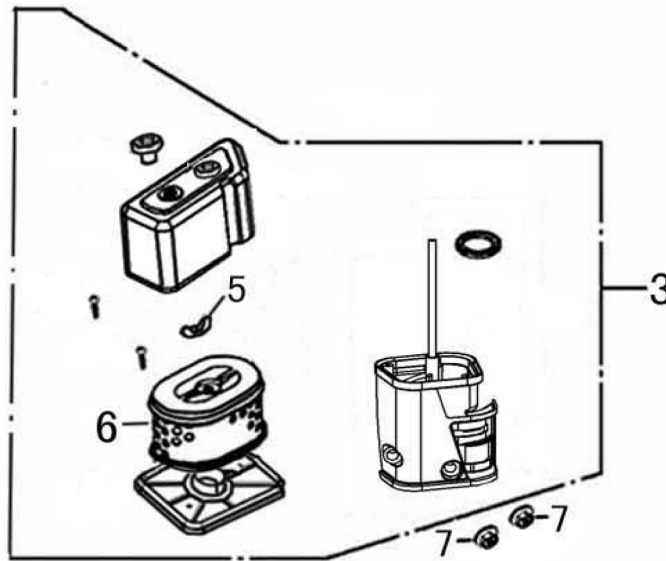

Rocker/Camshaft Assy.

ITEM	PART NO.	QTY.	DESCRIPTION
5	0G84420173	1	PLATE, PUSHROD GUIDE
6	0J35240115	2	ROD, PUSH
7	0G84420174	2	LIFTER, VALVE
9	0G84420122	2	ROTATOR, VALVE
10	0G84420123	2	RETAINER, VALVE SPRING
11	0G84420124	2	SPRING, VALVE

302cc ENGINE

Flywheel

ITEM	PART NO.	QTY.	DESCRIPTION
1	0J35240142	1	FLYWHEEL
3	0J35240116	1	FAN, COOLING

ITEM	PART NO.	QTY.	DESCRIPTION
4	0J35240141	1	PULLEY, STARTER
5	0G84420149	1	NUT, SPECIAL

Ignition

ITEM	PART NO.	QTY.	DESCRIPTION
1	0J35240143	1	COIL ASSY., IGNITION
3	0J35220172	1	HOLDER, STOP SWITCH

ITEM	PART NO.	QTY.	DESCRIPTION
10	0G84420268	2	BOLT, FLANGE

Air Cleaner

ITEM	PART NO.	QTY.	DESCRIPTION
3	0H95620112	1	AIR CLEANER ASSY.
5	0J35220163	1	NUT, WING

ITEM	PART NO.	QTY.	DESCRIPTION
6	0J35240132	1	ELEMENT, AIR CLEANER
7	0G84420196	2	NUT, FLANGE

Control

ITEM	PART NO.	QTY.	DESCRIPTION
1	0J35240128	1	CONTROL ASSY.
5	0J35240126	1	SPRING, CABLE RETURN
6	0G84420196	1	NUT, FLANGE
7	0G84420197	1	BOLT, QUADRATE HEAD

ITEM	PART NO.	QTY.	DESCRIPTION
8	0J35240127	1	ARM, GOVERNOR
9	0G84420161	1	SPRING, THROTTLE RETURN
10	0J35240125	1	ROD, GOVERNOR