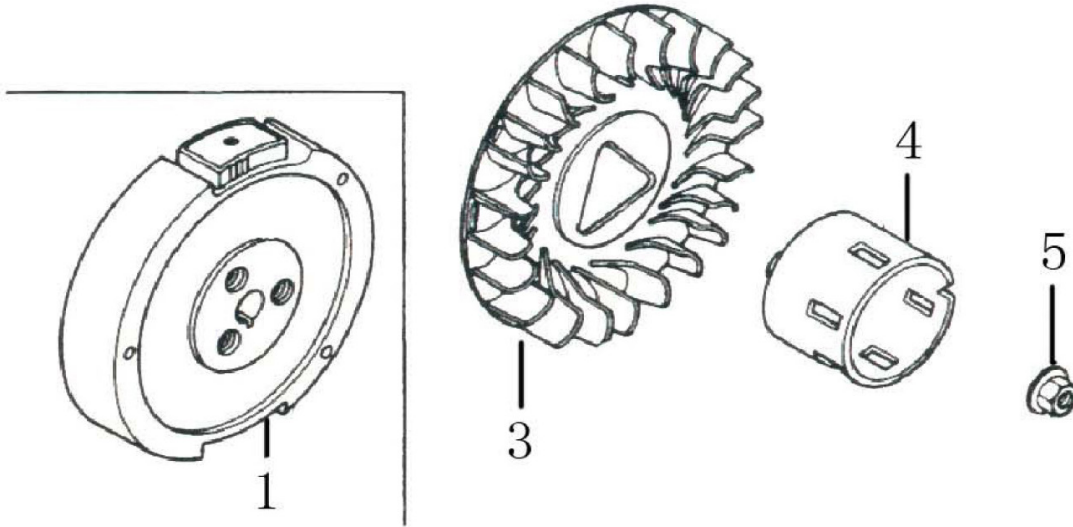

302cc ENGINE

Flywheel

ITEM	PART NO.	QTY.	DESCRIPTION
1	0J35240142	1	FLYWHEEL
3	0J35240116	1	FAN, COOLING

ITEM	PART NO.	QTY.	DESCRIPTION
4	0J35240141	1	PULLEY, STARTER
5	0G84420149	1	NUT, SPECIAL

Ignition

ITEM	PART NO.	QTY.	DESCRIPTION
1	0J35240143	1	COIL ASSY., IGNITION
3	0J35220172	1	HOLDER, STOP SWITCH