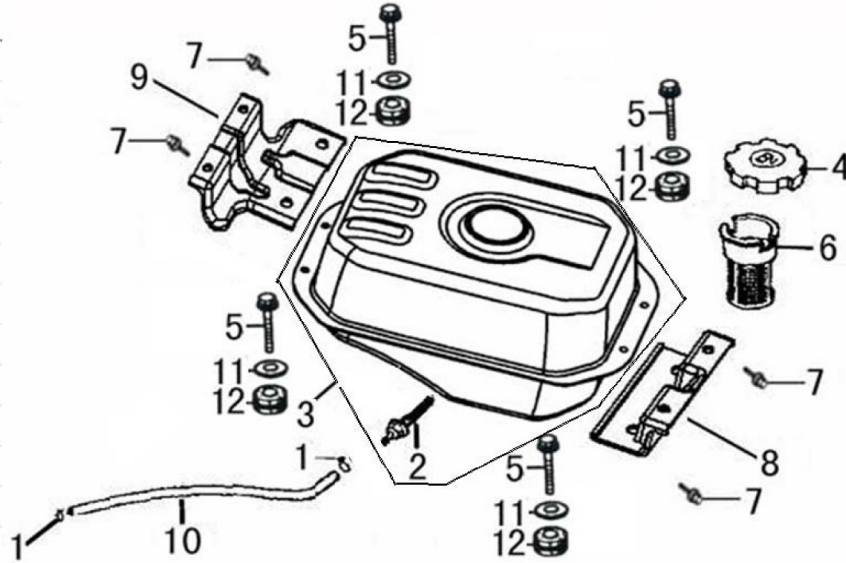

Fuel Tank

ITEM	PART NO.	QTY.	DESCRIPTION
1	0J35220173	2	LOOP, TUBE (CLAMP)
2	0J35220132	1	JOINT COMP., FUEL TANK
3	0H95620111	1	TANK COMP., FUEL
4	0H95590115	1	CAP COMP., FUEL FILLER
5	0J35240144	4	BOLT, GEXAGONAL
6	0J35220133	1	FILTER, FUEL

ITEM	PART NO.	QTY.	DESCRIPTION
7	0J35240145	4	BOLT, FLANGE
8	0J35240129	1	HOLDER, FUEL TANK
9	0J35240130	1	HOLDER, FUEL TANK
10	0J35240152	1	TUBE, FUEL
11	0J35240149	4	WASHER, FLAT
12	0J35240124	1	CUSHION, RUBBER TANK