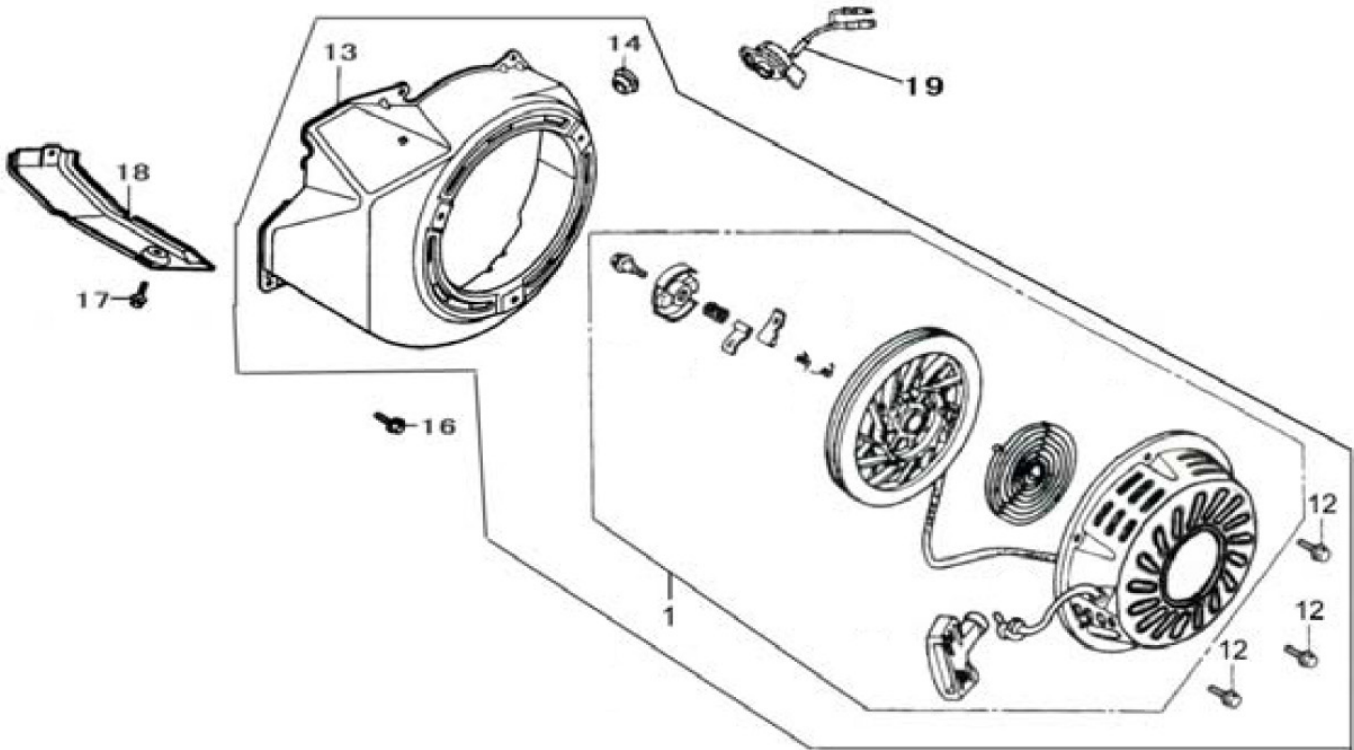

302cc ENGINE

Starter

ITEM	PART NO.	QTY.	DESCRIPTION
1	0J35240140	1	STARTER ASSY., RECOIL
13	0J35240118	1	COVER, FAN
16	0G84420194	5	BOLT, FLANGE

ITEM	PART NO.	QTY.	DESCRIPTION
17	0G84420194	1	BOLT, FLANGE
18	0H95620110	1	SHROUD
19	0G9911	1	SWITCH ASSY., ENGINE STOP